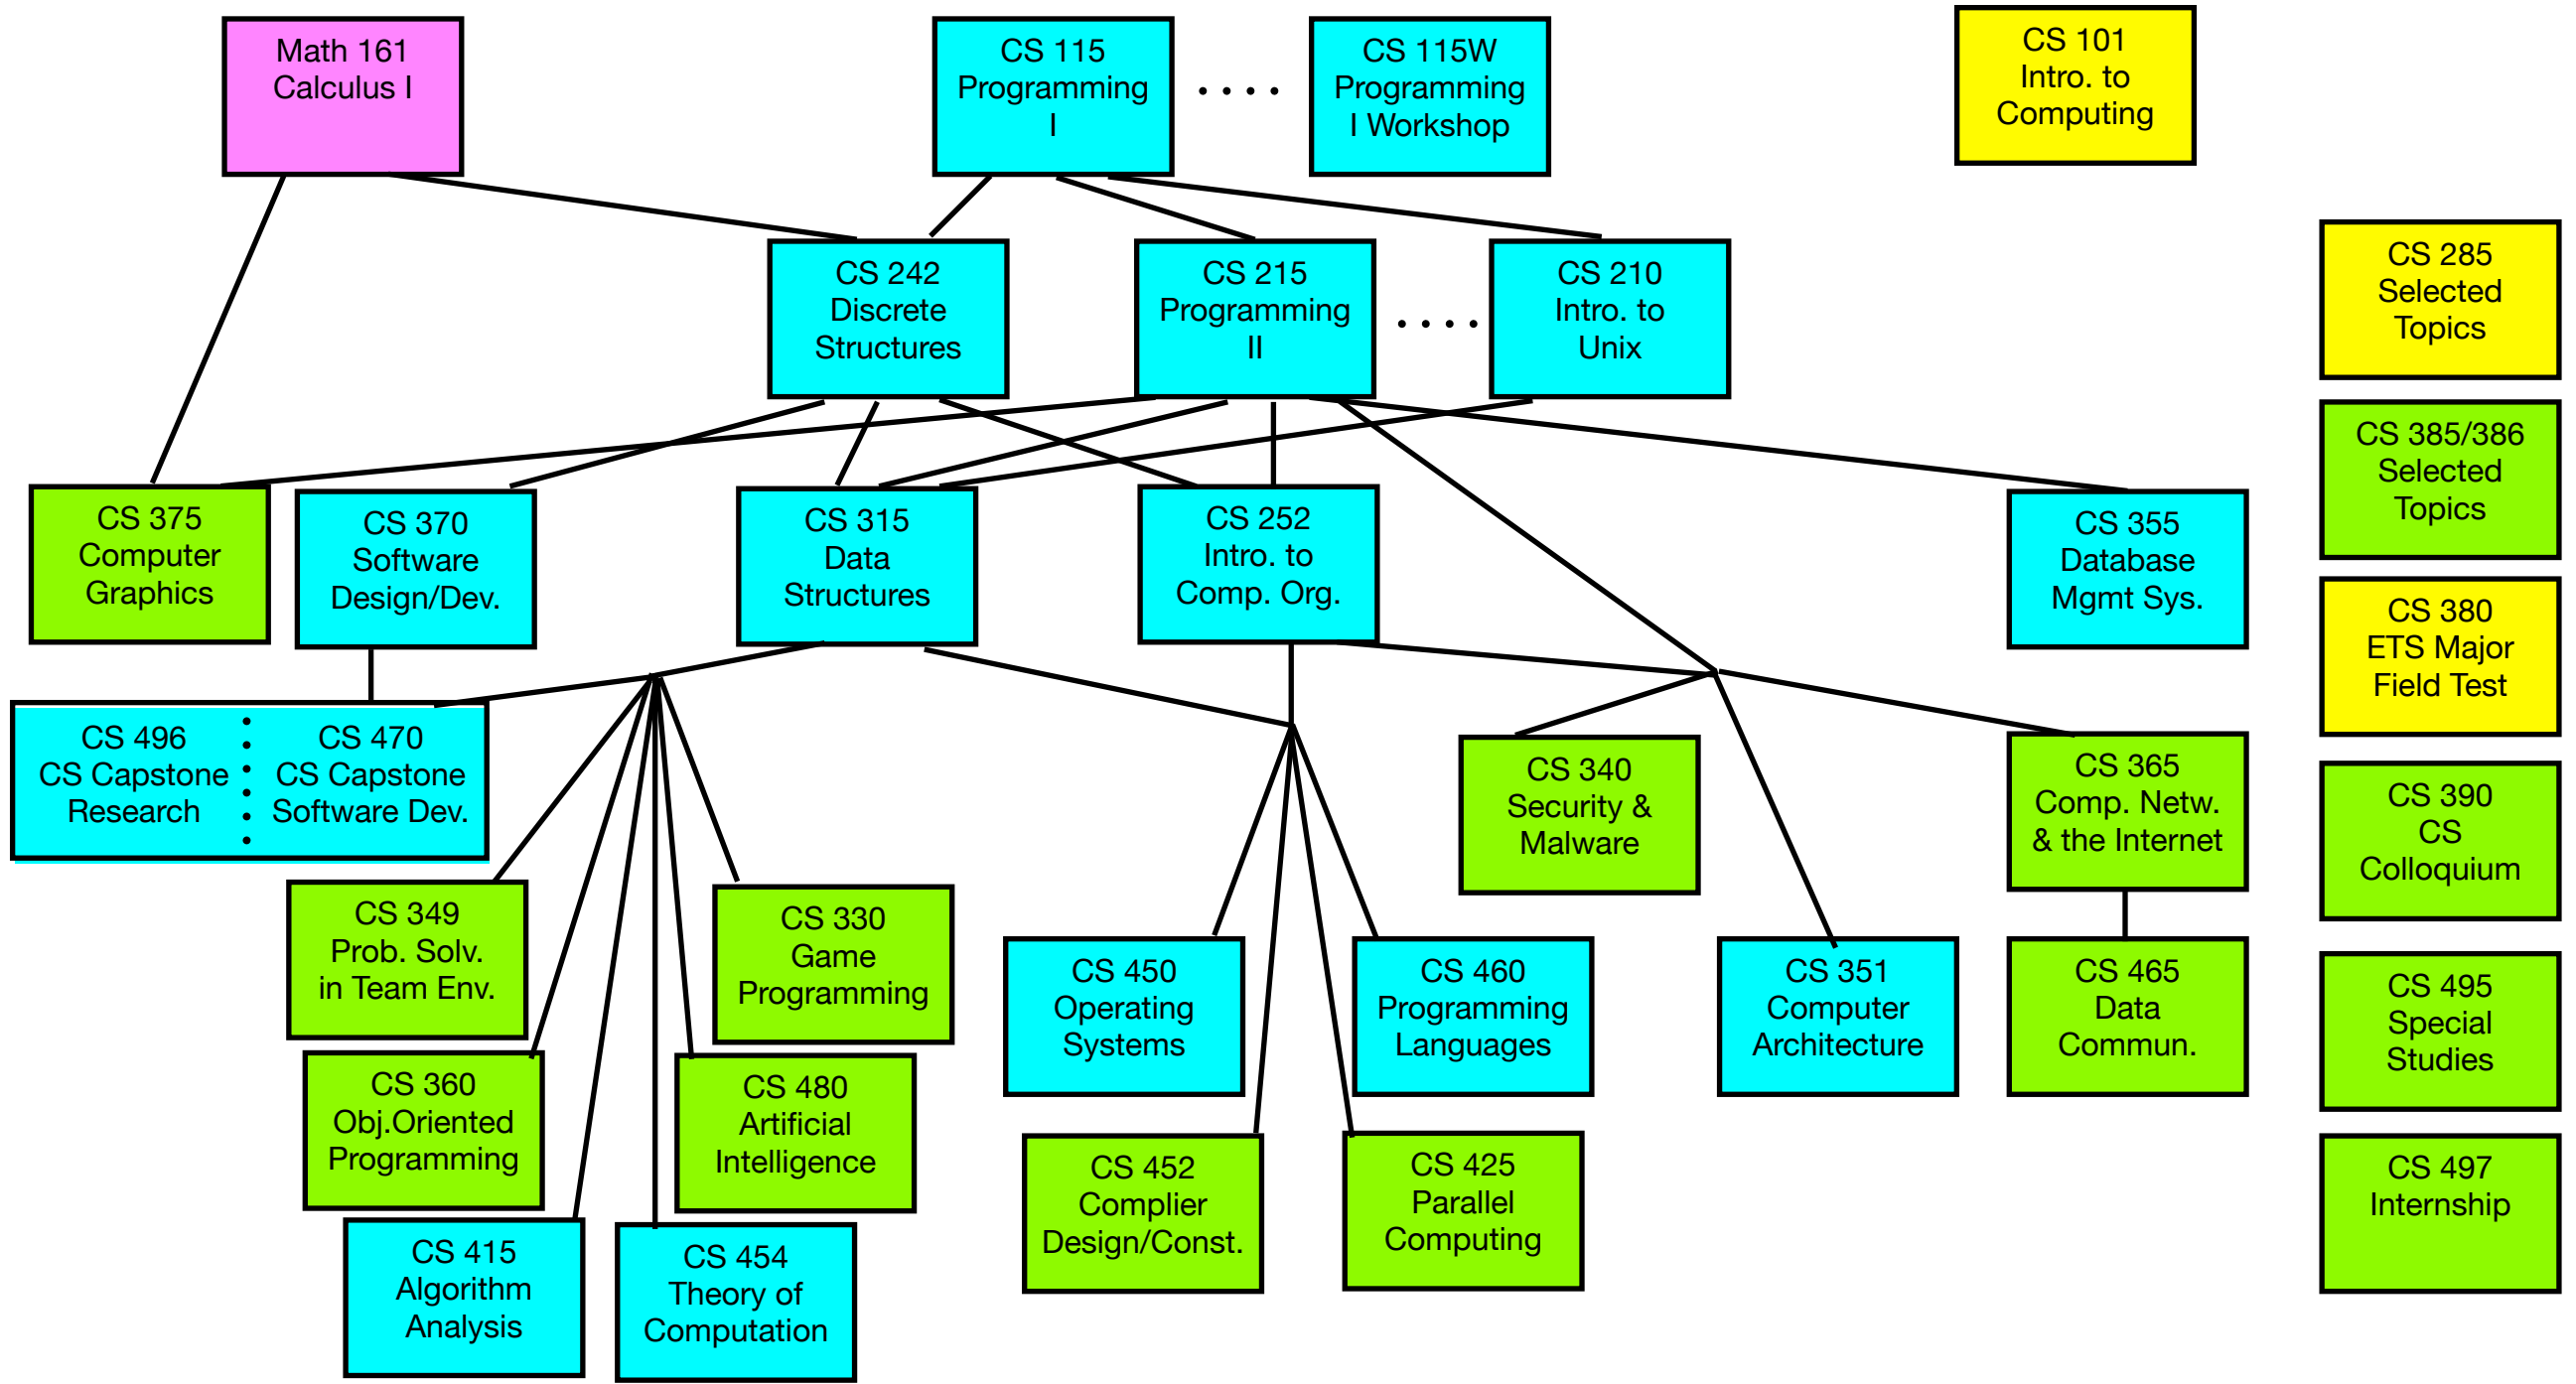

Computer Science Courses at Sonoma State University

Revised: June 26, 2021

Line Key:

Pre-requisite

Co-requisite

Color Key:

| | | | |
|---------|-------------|----------|-------------|
| CS Core | CS Elective | Other CS | Math Course |
|---------|-------------|----------|-------------|